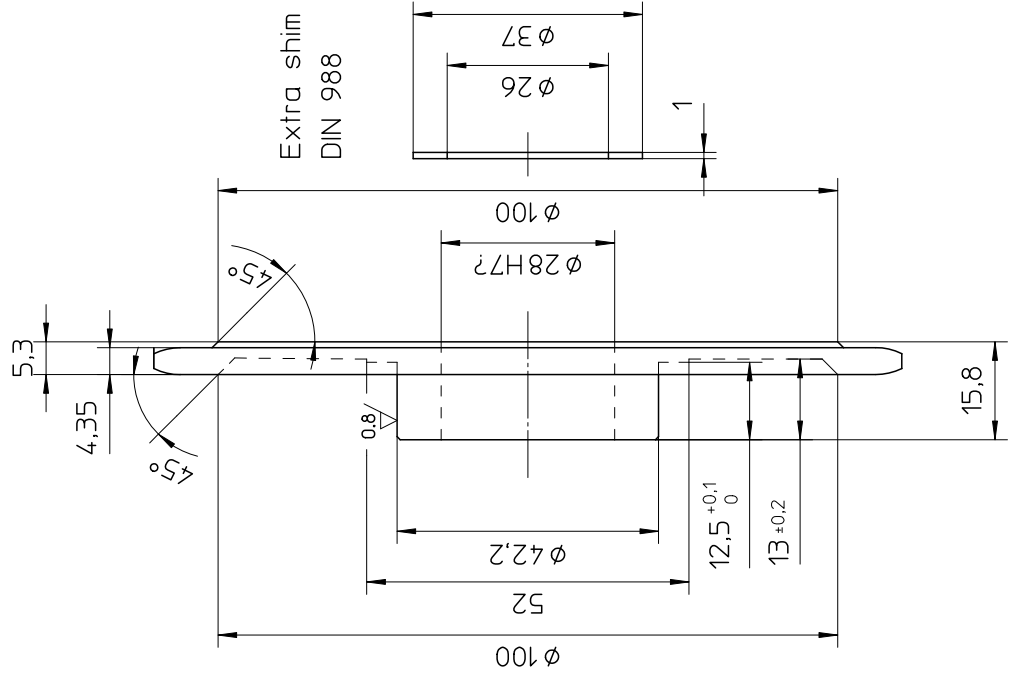

32/ ∇ TX750 starter
 sprocket type 2
 (3/8" pitch chain)

ORIGINAL 06B-1 38TH SPROCKET
 MAT. C45

Extra shim
 DIN 988